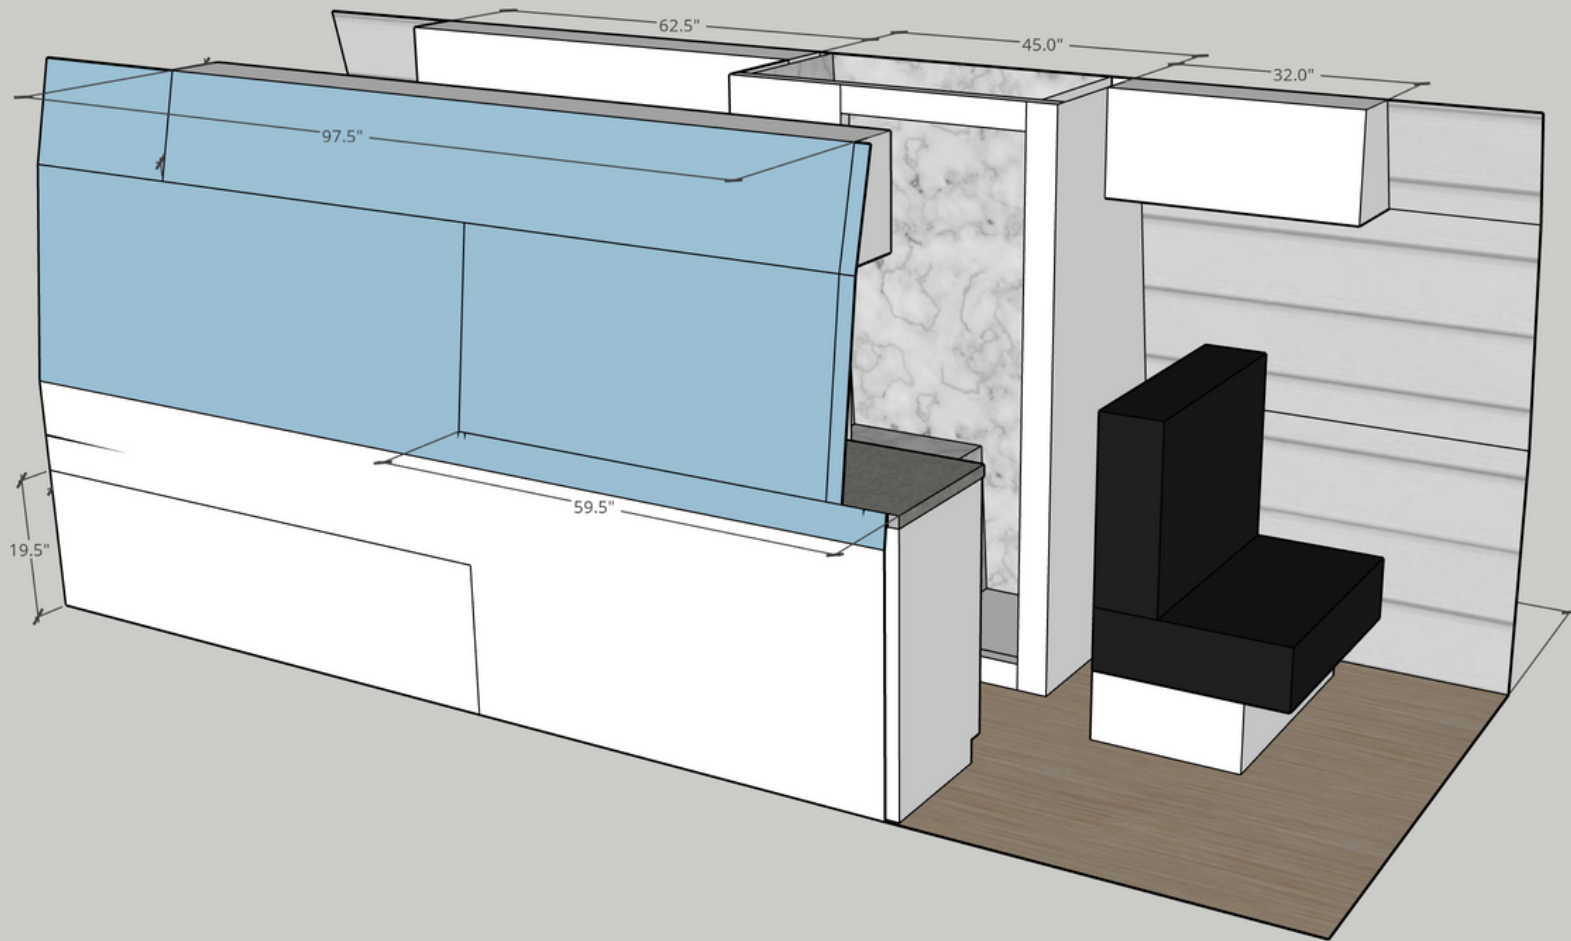

FRONT DRIVER'S SIDE