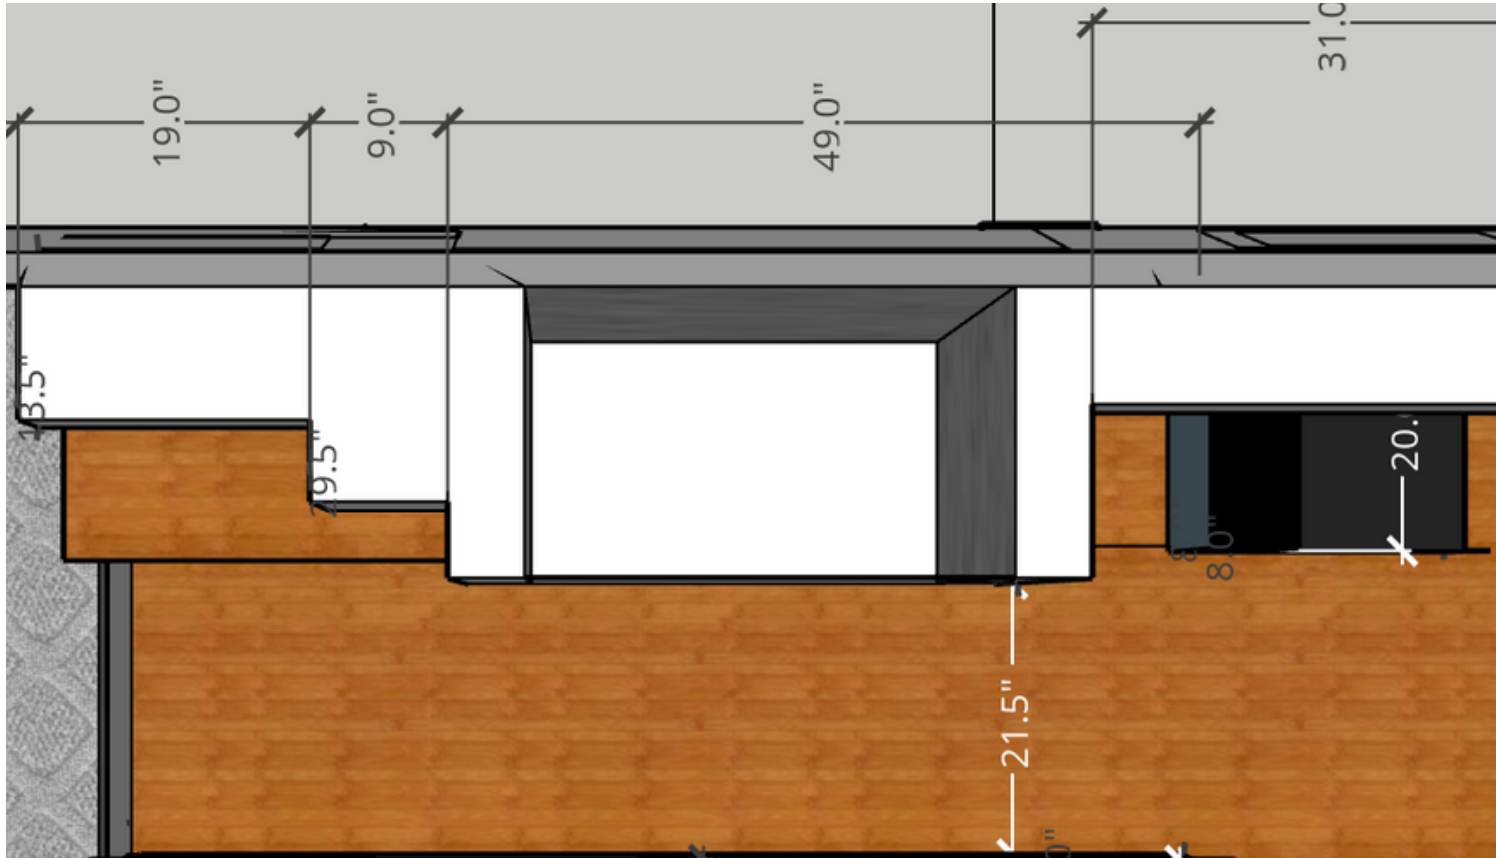

Sara & Alex
JAMES

FAMILY OF 3 VAN

170" Wheelbase
Sprinter Van

OVERVIEW

OVERVIEW

FRONT DRIVER'S SIDE

PASSENGER SIDE

PASSENGER SIDE

BATHROOM/SHOWER

BATHROOM/SHOWER

BED AREA

BED AREA