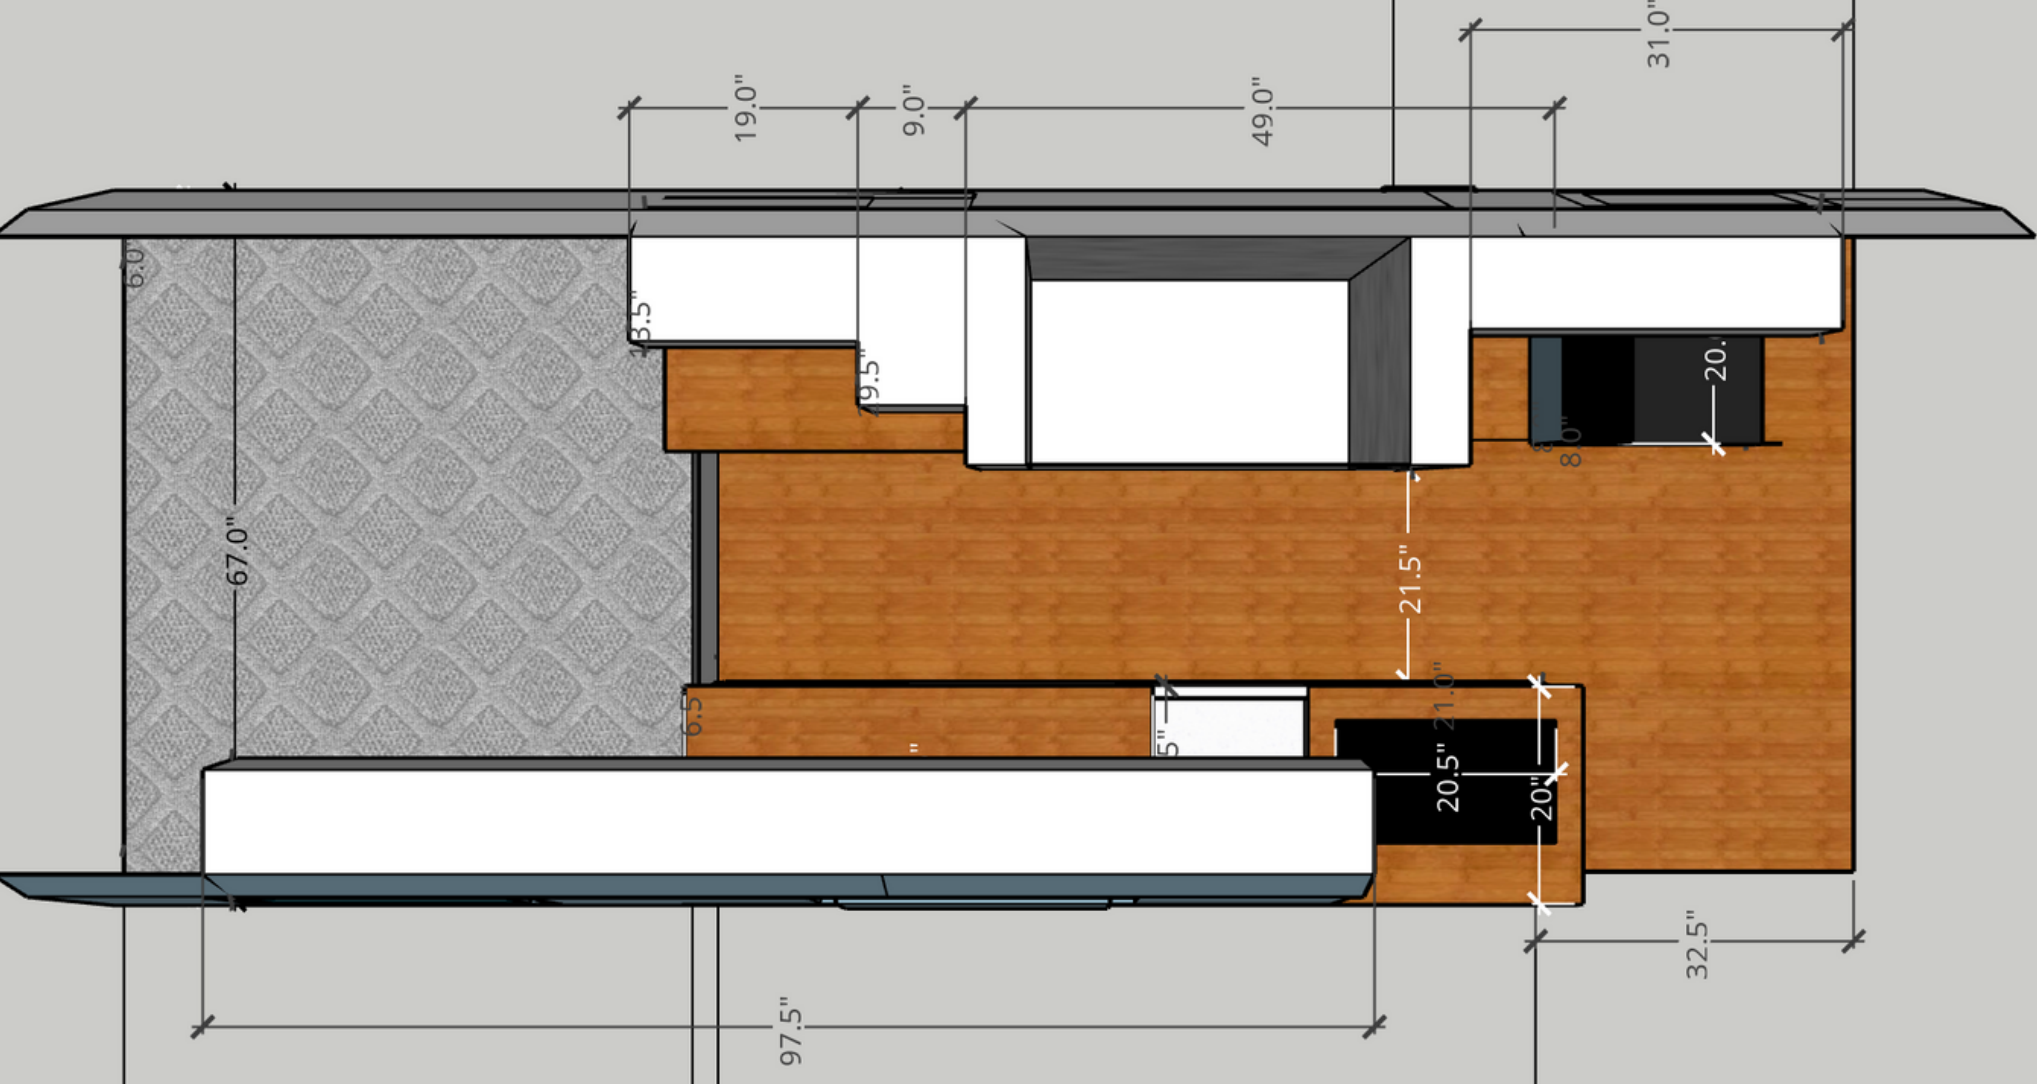

Sara & Alex
JAMES

FAMILY OF 3 VAN

170" Wheelbase
Sprinter Van

OVERVIEW

OVERVIEW

FRONT DRIVER'S SIDE

PASSENGER SIDE

PASSENGER SIDE

BATHROOM/SHOWER

BATHROOM/SHOWER

BED AREA

BED AREA