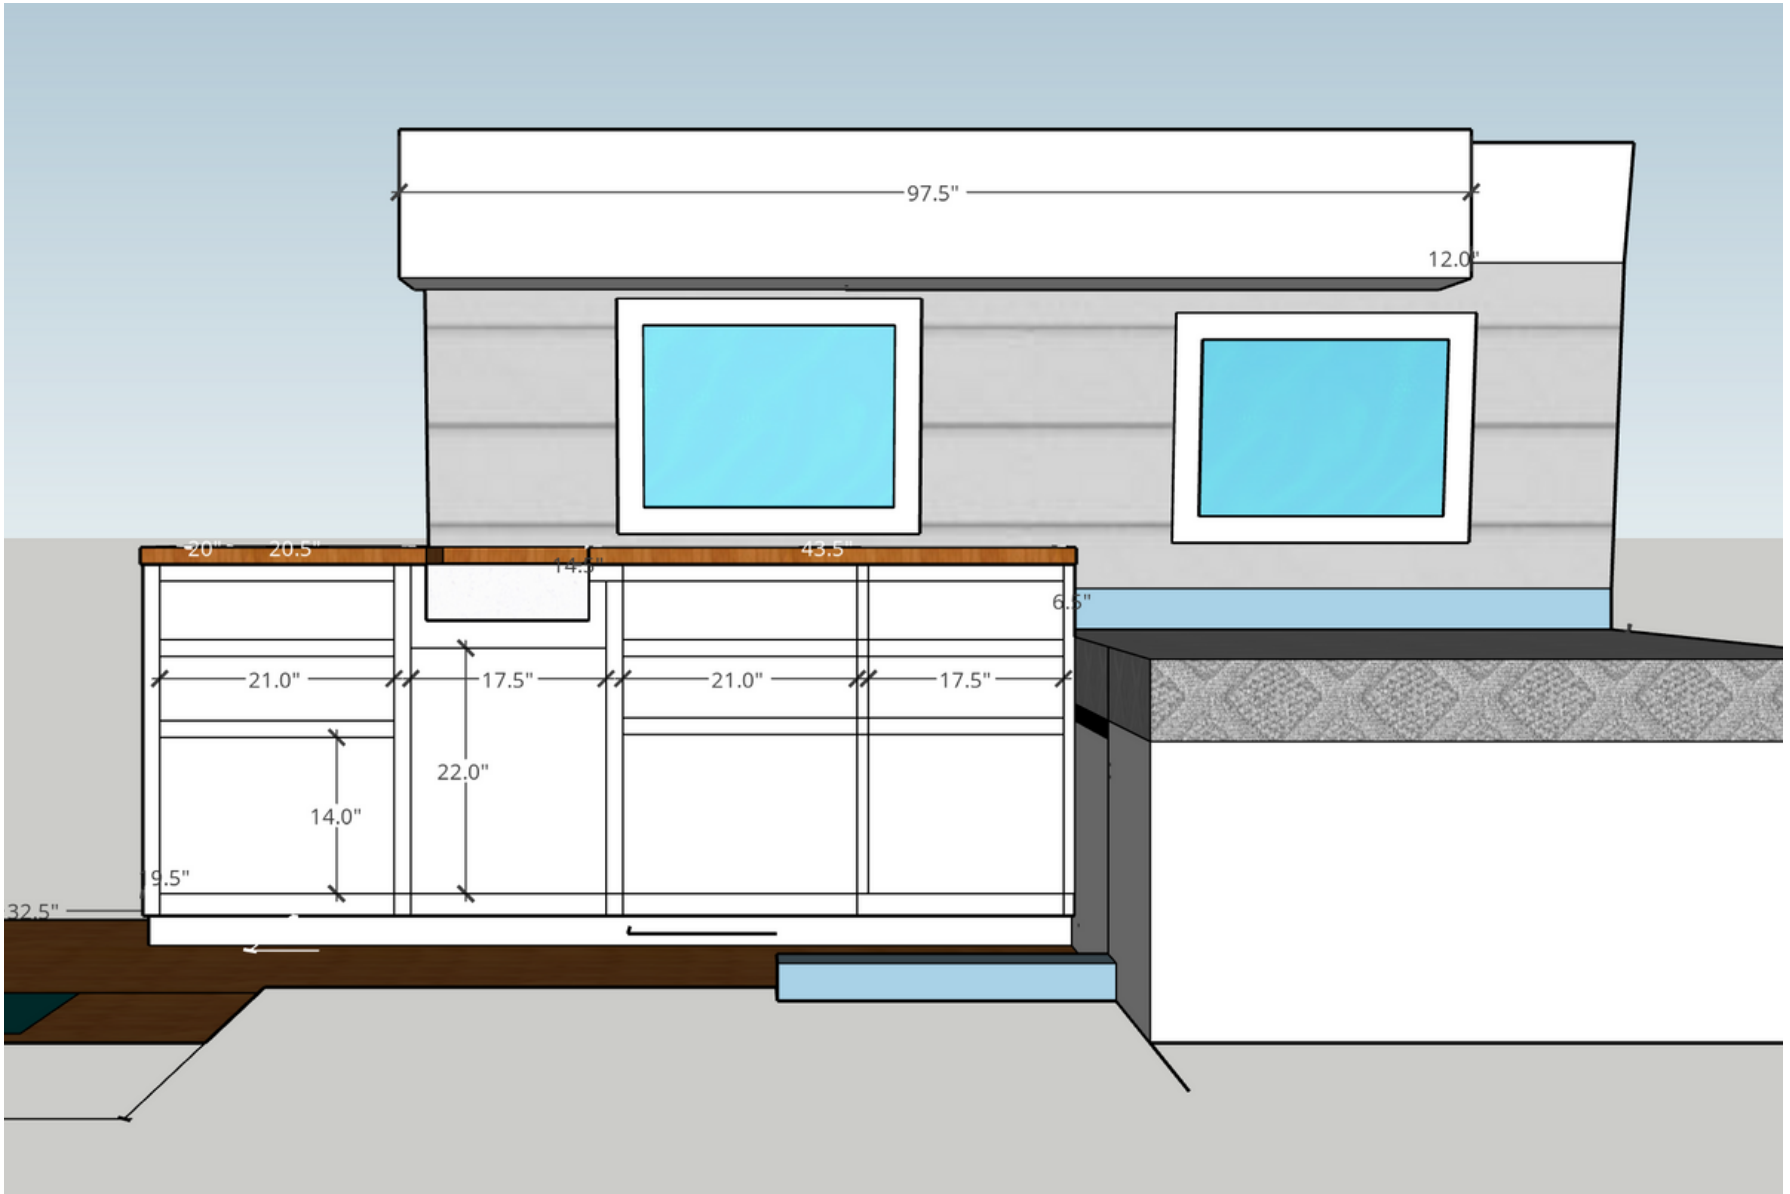

Sara & Alex
JAMES

FAMILY OF 3 VAN

170" Wheelbase
Sprinter Van

OVERVIEW

OVERVIEW

FRONT DRIVER'S SIDE

PASSENGER SIDE

PASSENGER SIDE

BATHROOM/SHOWER

BATHROOM/SHOWER

BED AREA

BED AREA