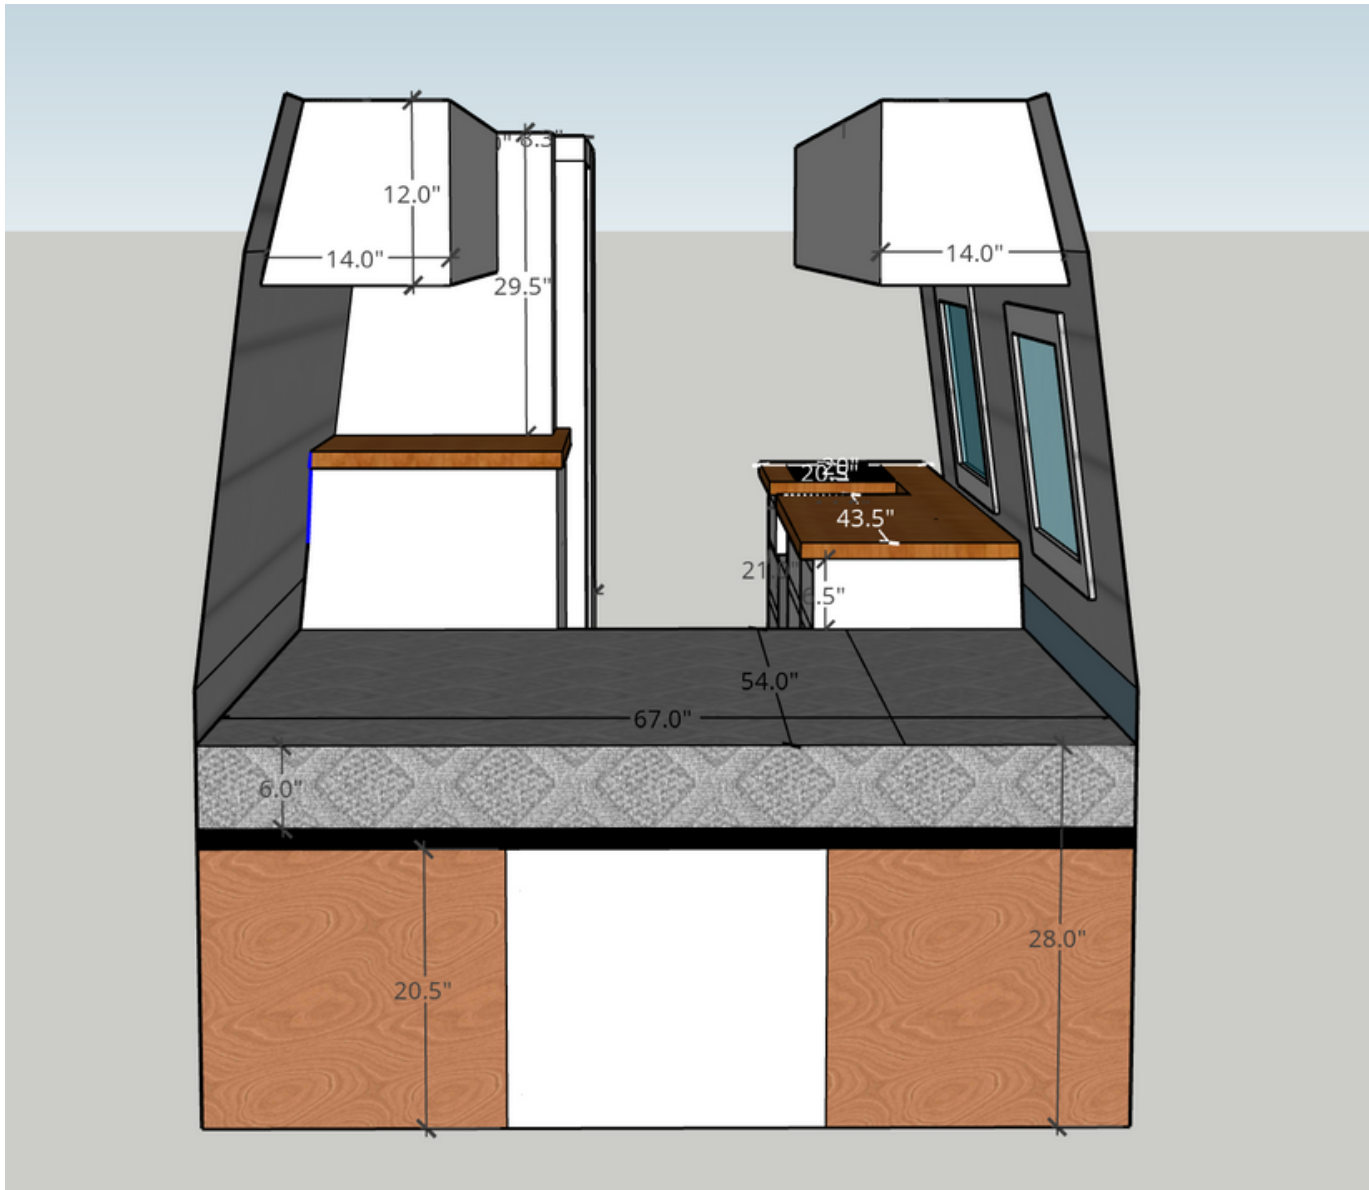

Sara & Alex
JAMES

FAMILY OF 3 VAN

170" Wheelbase
Sprinter Van

OVERVIEW

OVERVIEW

FRONT DRIVER'S SIDE

PASSENGER SIDE

PASSENGER SIDE

BATHROOM/SHOWER

BATHROOM/SHOWER

BED AREA

BED AREA