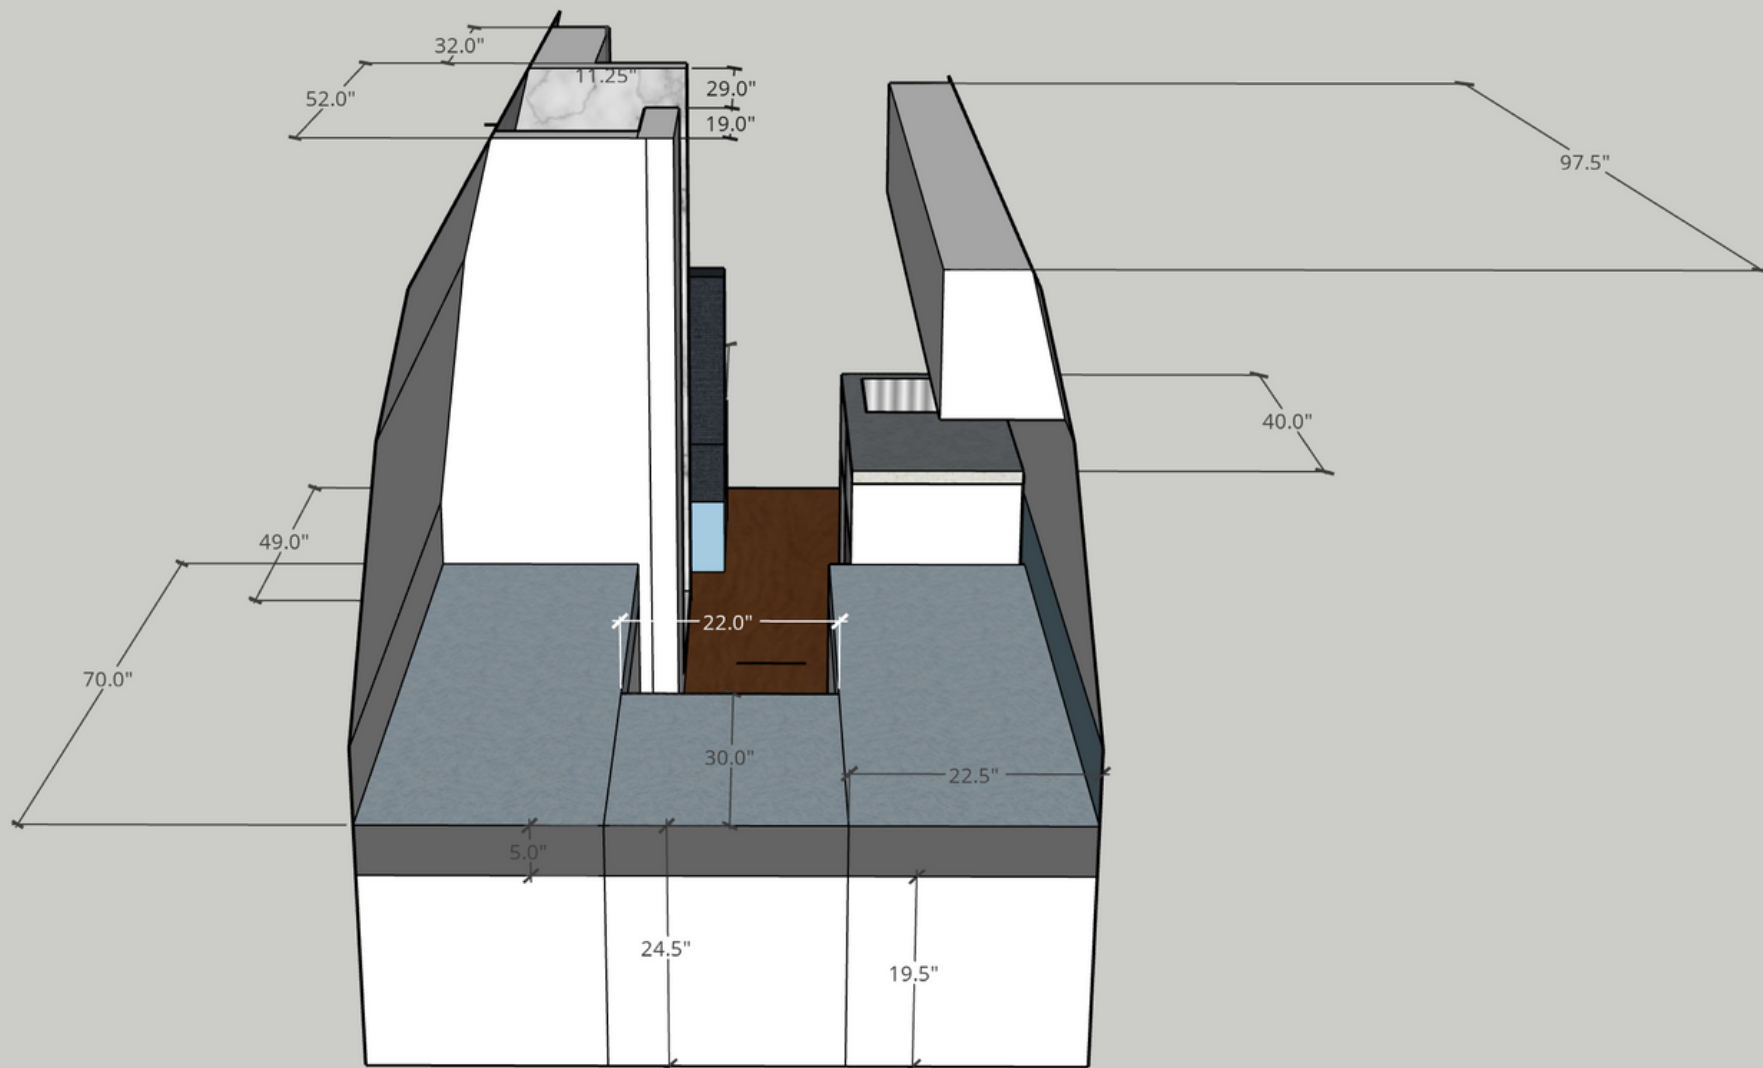

Sara & Alex
JAMES

MODIFIED BEACH HOUSE

170" Wheelbase
Sprinter Van

OVERVIEW

FRONT DRIVER'S SIDE

FRONT DRIVER'S SIDE

FRONT PASSENGER SIDE

FRONT PASSENGER SIDE

BATHROOM/SHOWER

BATHROOM/SHOWER

CONVERTIBLE TABLE/BED

CONVERTIBLE TABLE/BED