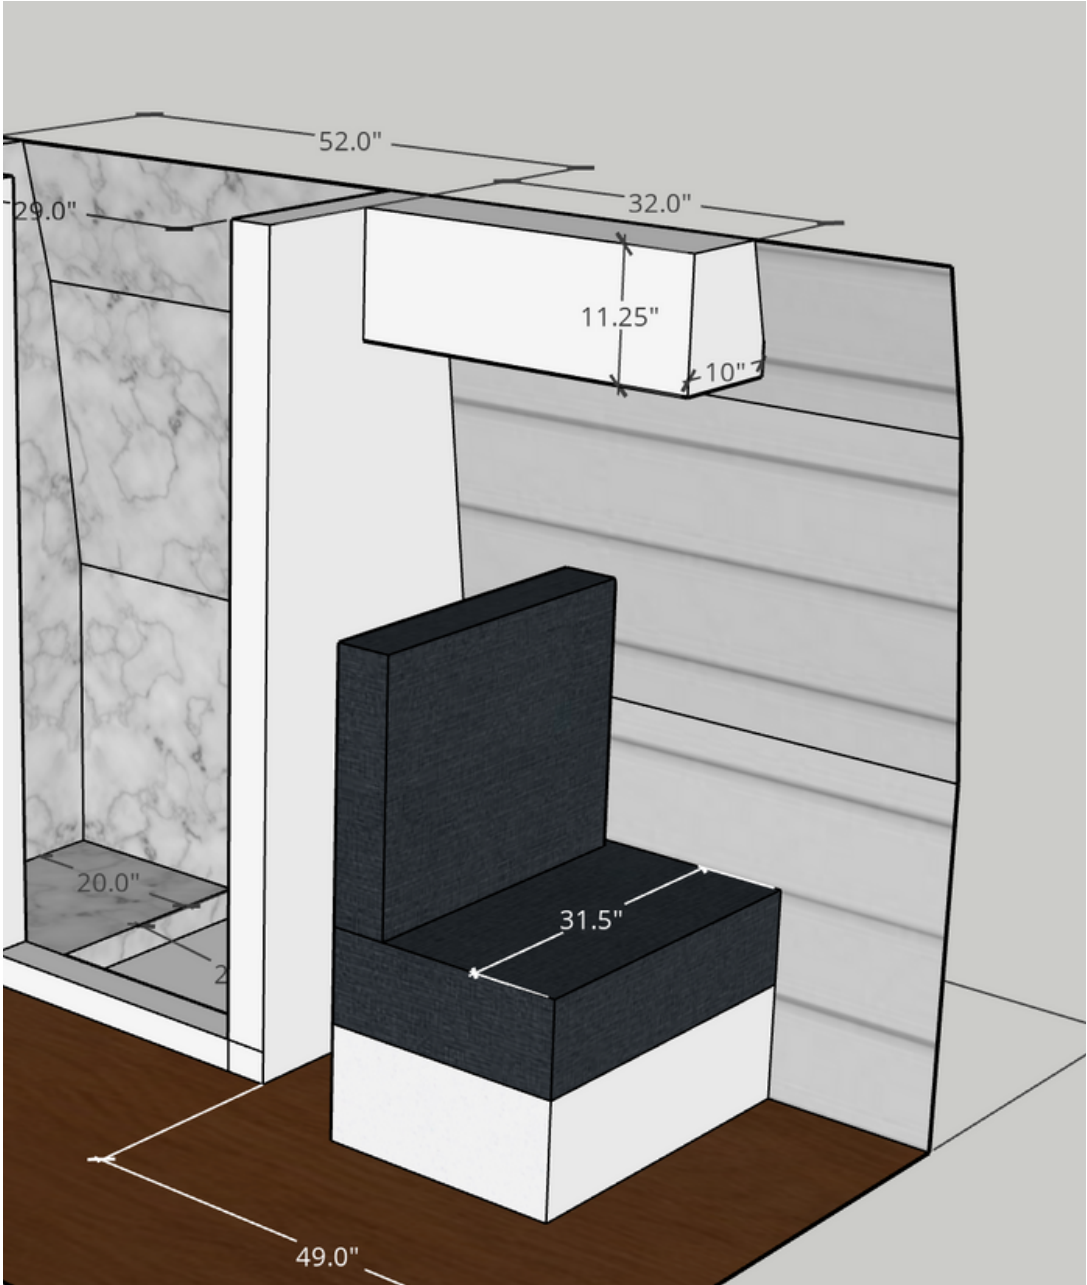

Sara & Alex
JAMES

MODIFIED BEACH HOUSE

170" Wheelbase
Sprinter Van

OVERVIEW

FRONT DRIVER'S SIDE

FRONT DRIVER'S SIDE

FRONT PASSENGER SIDE

FRONT PASSENGER SIDE

BATHROOM/SHOWER

BATHROOM/SHOWER

CONVERTIBLE TABLE/BED

CONVERTIBLE TABLE/BED