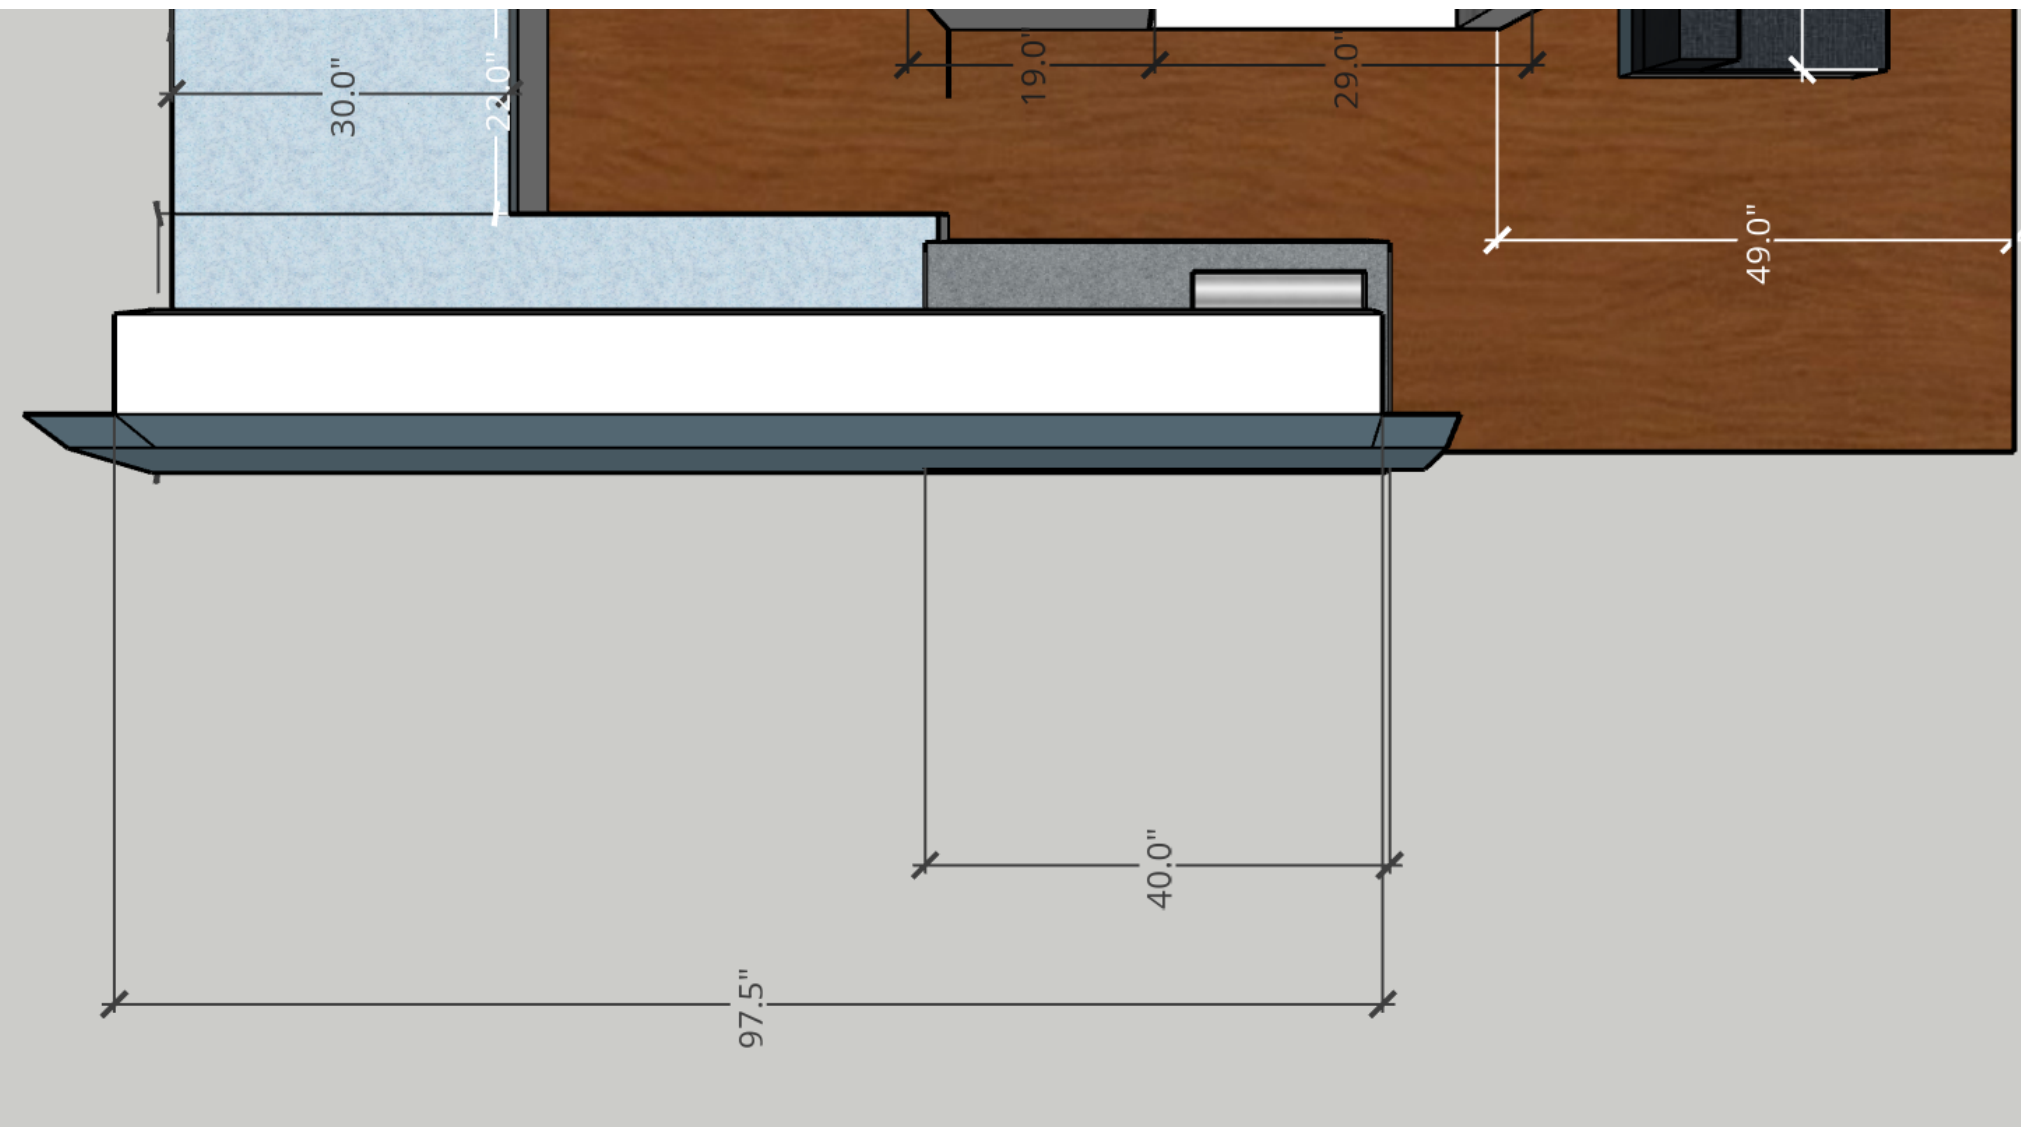

Sara & Alex
JAMES

MODIFIED BEACH HOUSE

170" Wheelbase
Sprinter Van

OVERVIEW

FRONT DRIVER'S SIDE

FRONT DRIVER'S SIDE

FRONT PASSENGER SIDE

FRONT PASSENGER SIDE

BATHROOM/SHOWER

BATHROOM/SHOWER

CONVERTIBLE TABLE/BED

CONVERTIBLE TABLE/BED