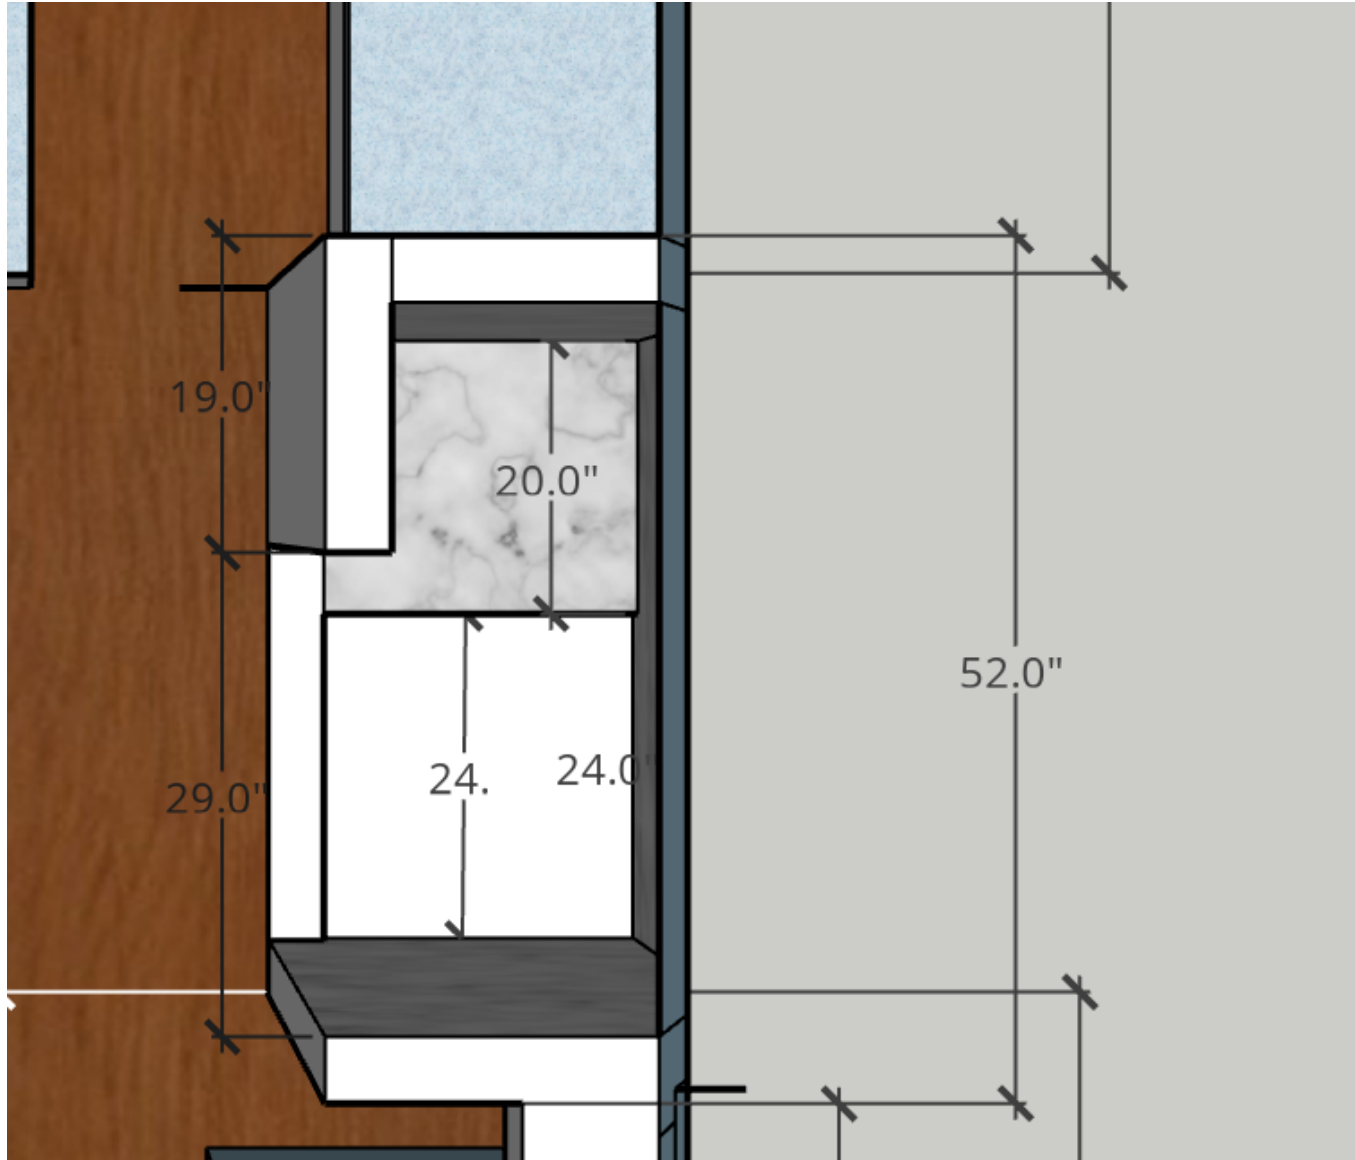

Sara & Alex
JAMES

MODIFIED BEACH HOUSE

170" Wheelbase
Sprinter Van

OVERVIEW

FRONT DRIVER'S SIDE

FRONT DRIVER'S SIDE

FRONT PASSENGER SIDE

FRONT PASSENGER SIDE

BATHROOM/SHOWER

BATHROOM/SHOWER

CONVERTIBLE TABLE/BED

CONVERTIBLE TABLE/BED