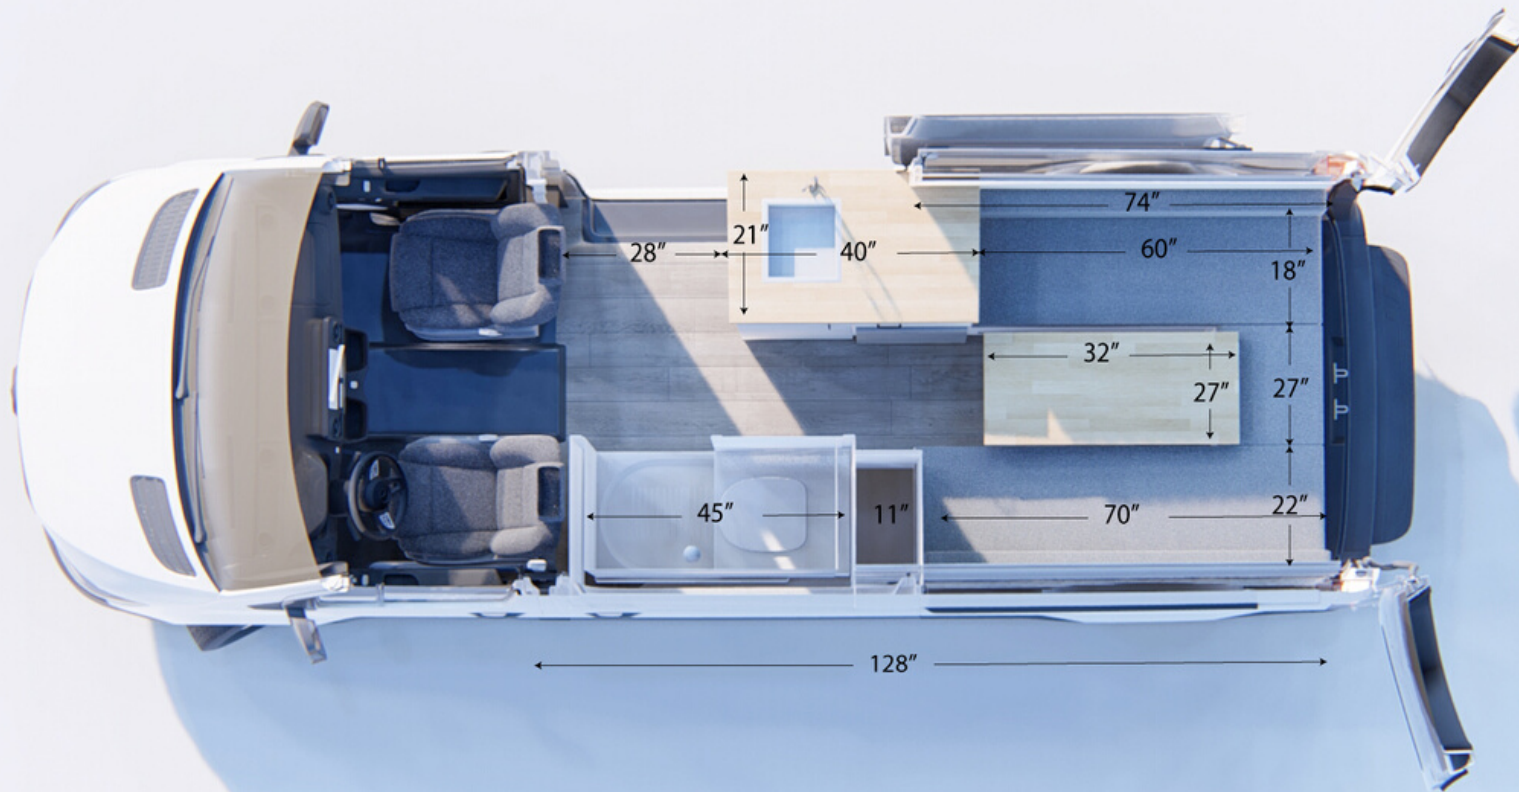

The image shows the interior of a compact van converted into a living space. On the left, there is a wooden countertop with a stainless steel sink and a modern faucet. A small potted plant sits on the counter. The walls are white with light blue horizontal paneling. The ceiling is made of dark wood planks. On the right, a shower area is visible with white subway tiles and a silver showerhead. A large, semi-transparent white circle is overlaid in the center of the image, containing text.

Sara & Alex
JAMES

THE MINI BEACH HOUSE

144" Wheelbase
Sprinter Van

OVERVIEW

OVERVIEW

PASSENGER SIDE

Sam & Alex
JAMES

AKA "40 HOURS OF FREEDOM"

PASSENGER SIDE

DRIVER SIDE

Sam & Alex
JAMES

AKA "40 HOURS OF FREEDOM"

DRIVER'S SIDE

Sam & Alex
JAMES

AKA "40 HOURS OF FREEDOM"

DRIVER'S SIDE

BATHROOM/CLOSET

Sam & Alex
JAMES

AKA "40 HOURS OF FREEDOM"

BATHROOM/CLOSET

CONVERTIBLE TABLE/BED

CONVERTIBLE TABLE/BED