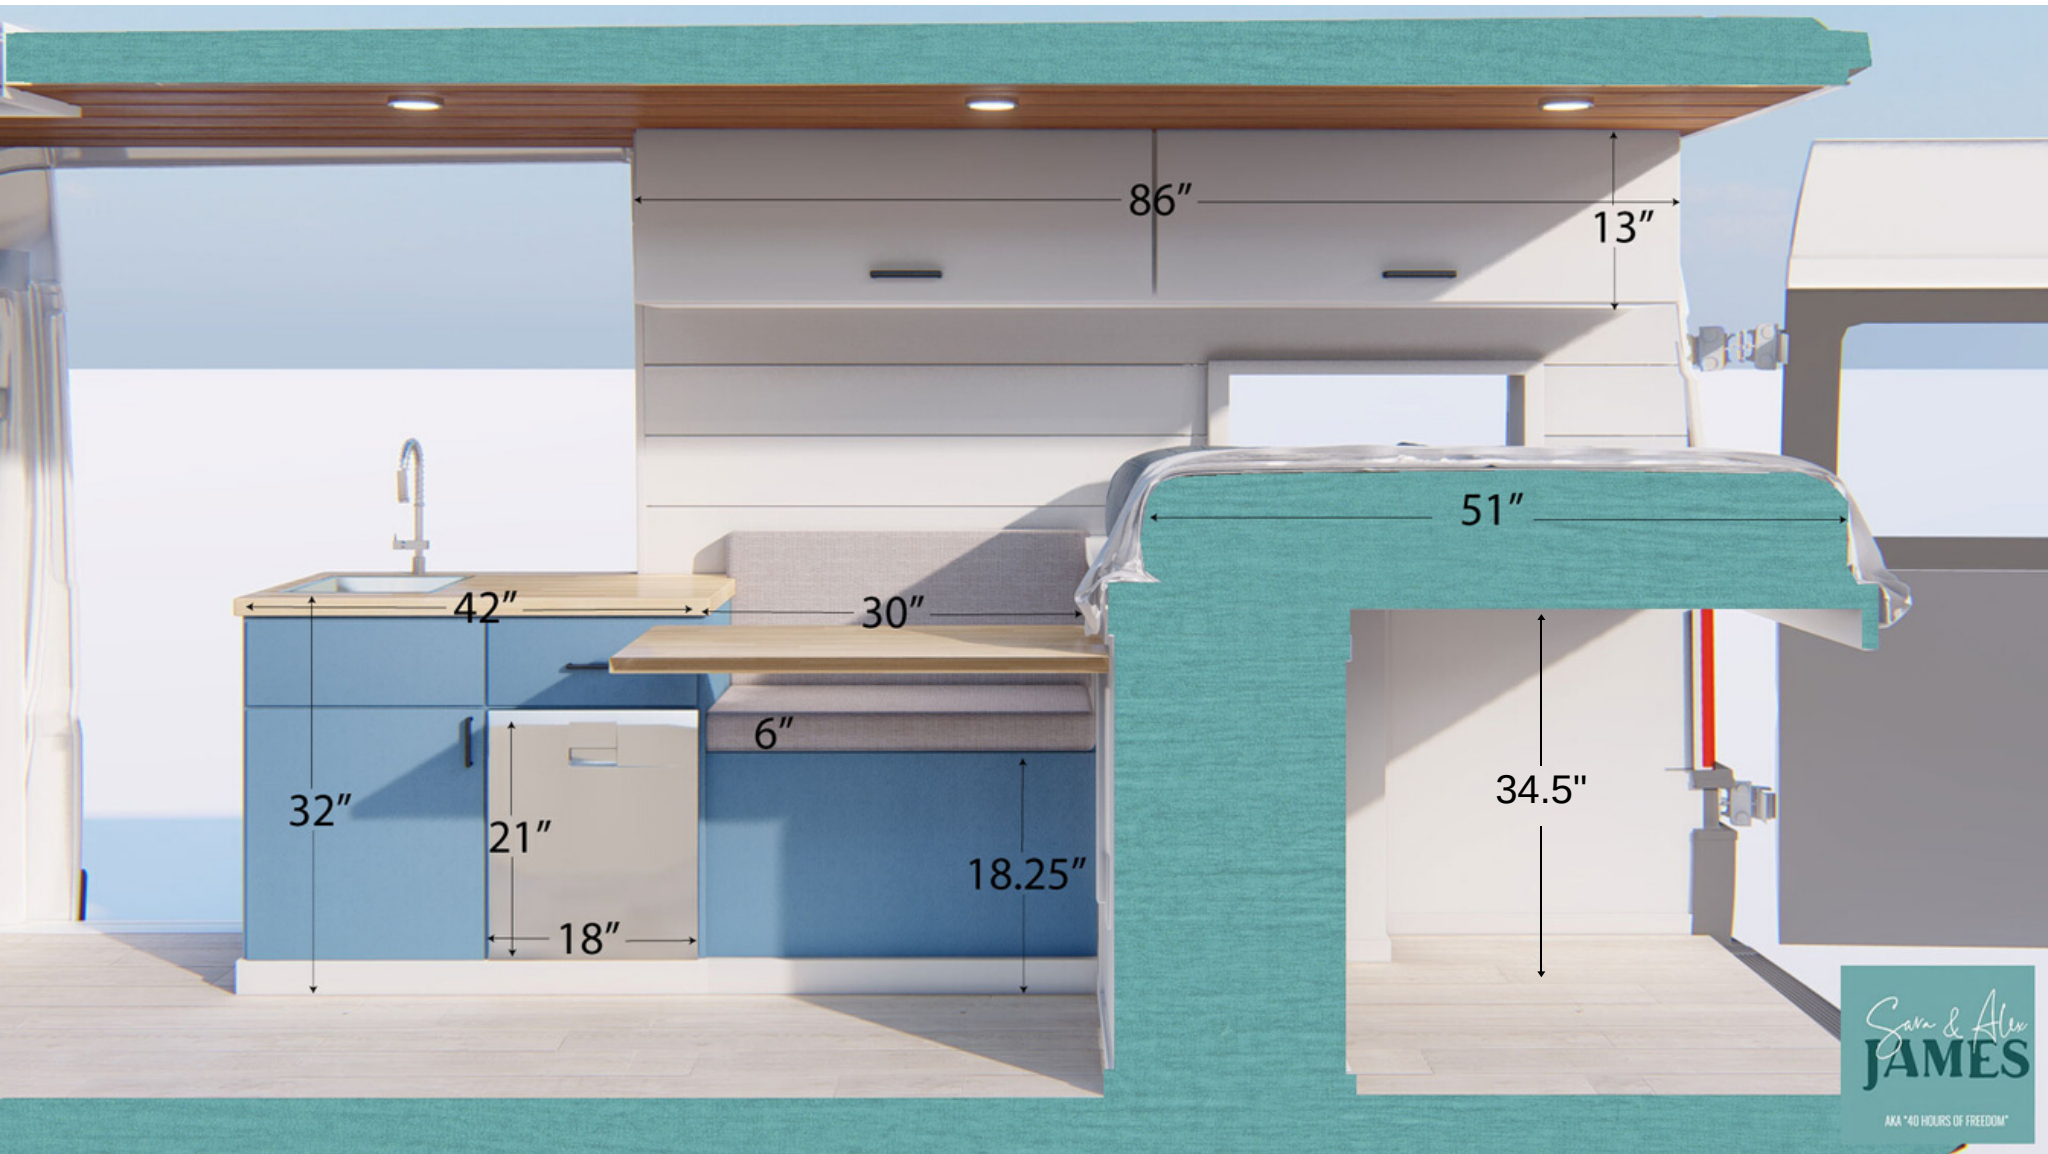

The image shows the interior of a white van with its rear doors open. A loft bed with white bedding is positioned across the width of the van. The ceiling of the loft is finished with light-colored wood planks. The main floor of the van has a light grey wood-grain laminate floor. The walls are white with some built-in storage or paneling. A large white circular graphic is overlaid in the center of the image, containing text.

Sara & Alex
JAMES

THE LOFT

159" extended
Promaster

OVERVIEW

OVERVIEW

PASSENGER'S SIDE

DRIVER'S SIDE