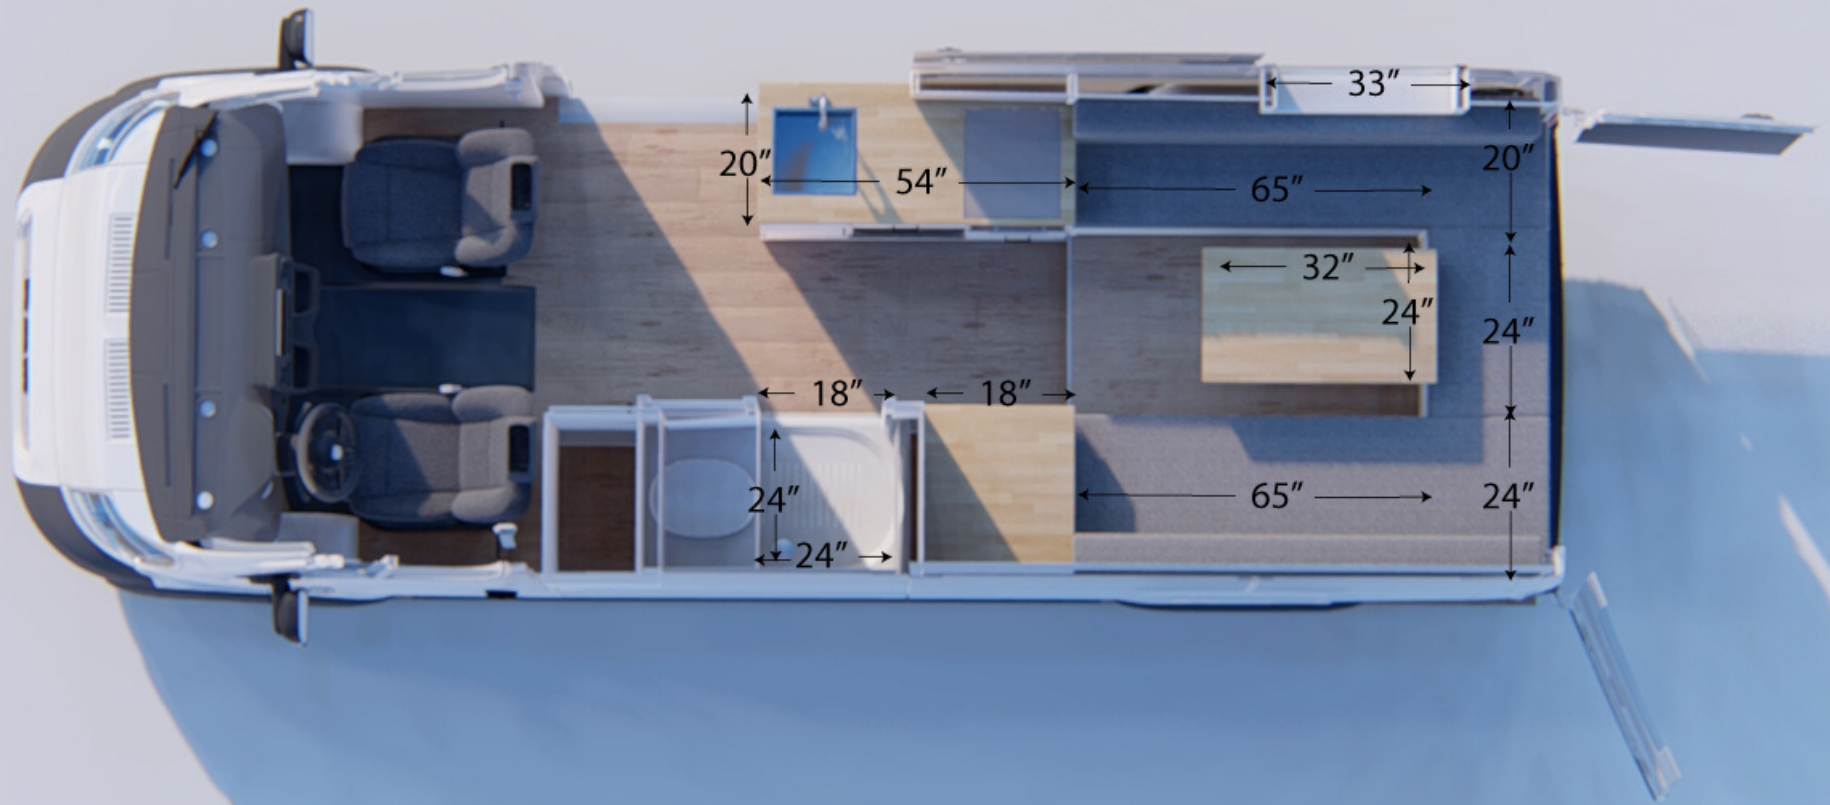

The image shows the interior of a custom van. In the foreground, there is a wooden countertop with a stainless steel sink. A black, flexible, gooseneck faucet is mounted on the counter. To the left, a window looks out onto a landscape. In the background, there are white cabinets and a doorway leading to another area with white subway tile walls. A light switch is visible on the wall to the right. A large, semi-transparent white circle is overlaid in the center of the image, containing text.

Sara & Alex
JAMES

**THE
SEASIDE**

156" Extended
Wheelbase
Promaster Van

OVERVIEW

OVERVIEW

PASSENGER'S SIDE

PASSENGER'S SIDE

DRIVER'S SIDE

Sam & Alex
JAMES

AKA "40 HOURS OF FREEDOM"

DRIVER'S SIDE

CONVERTIBLE TABLE/BED

CONVERTIBLE TABLE/BED